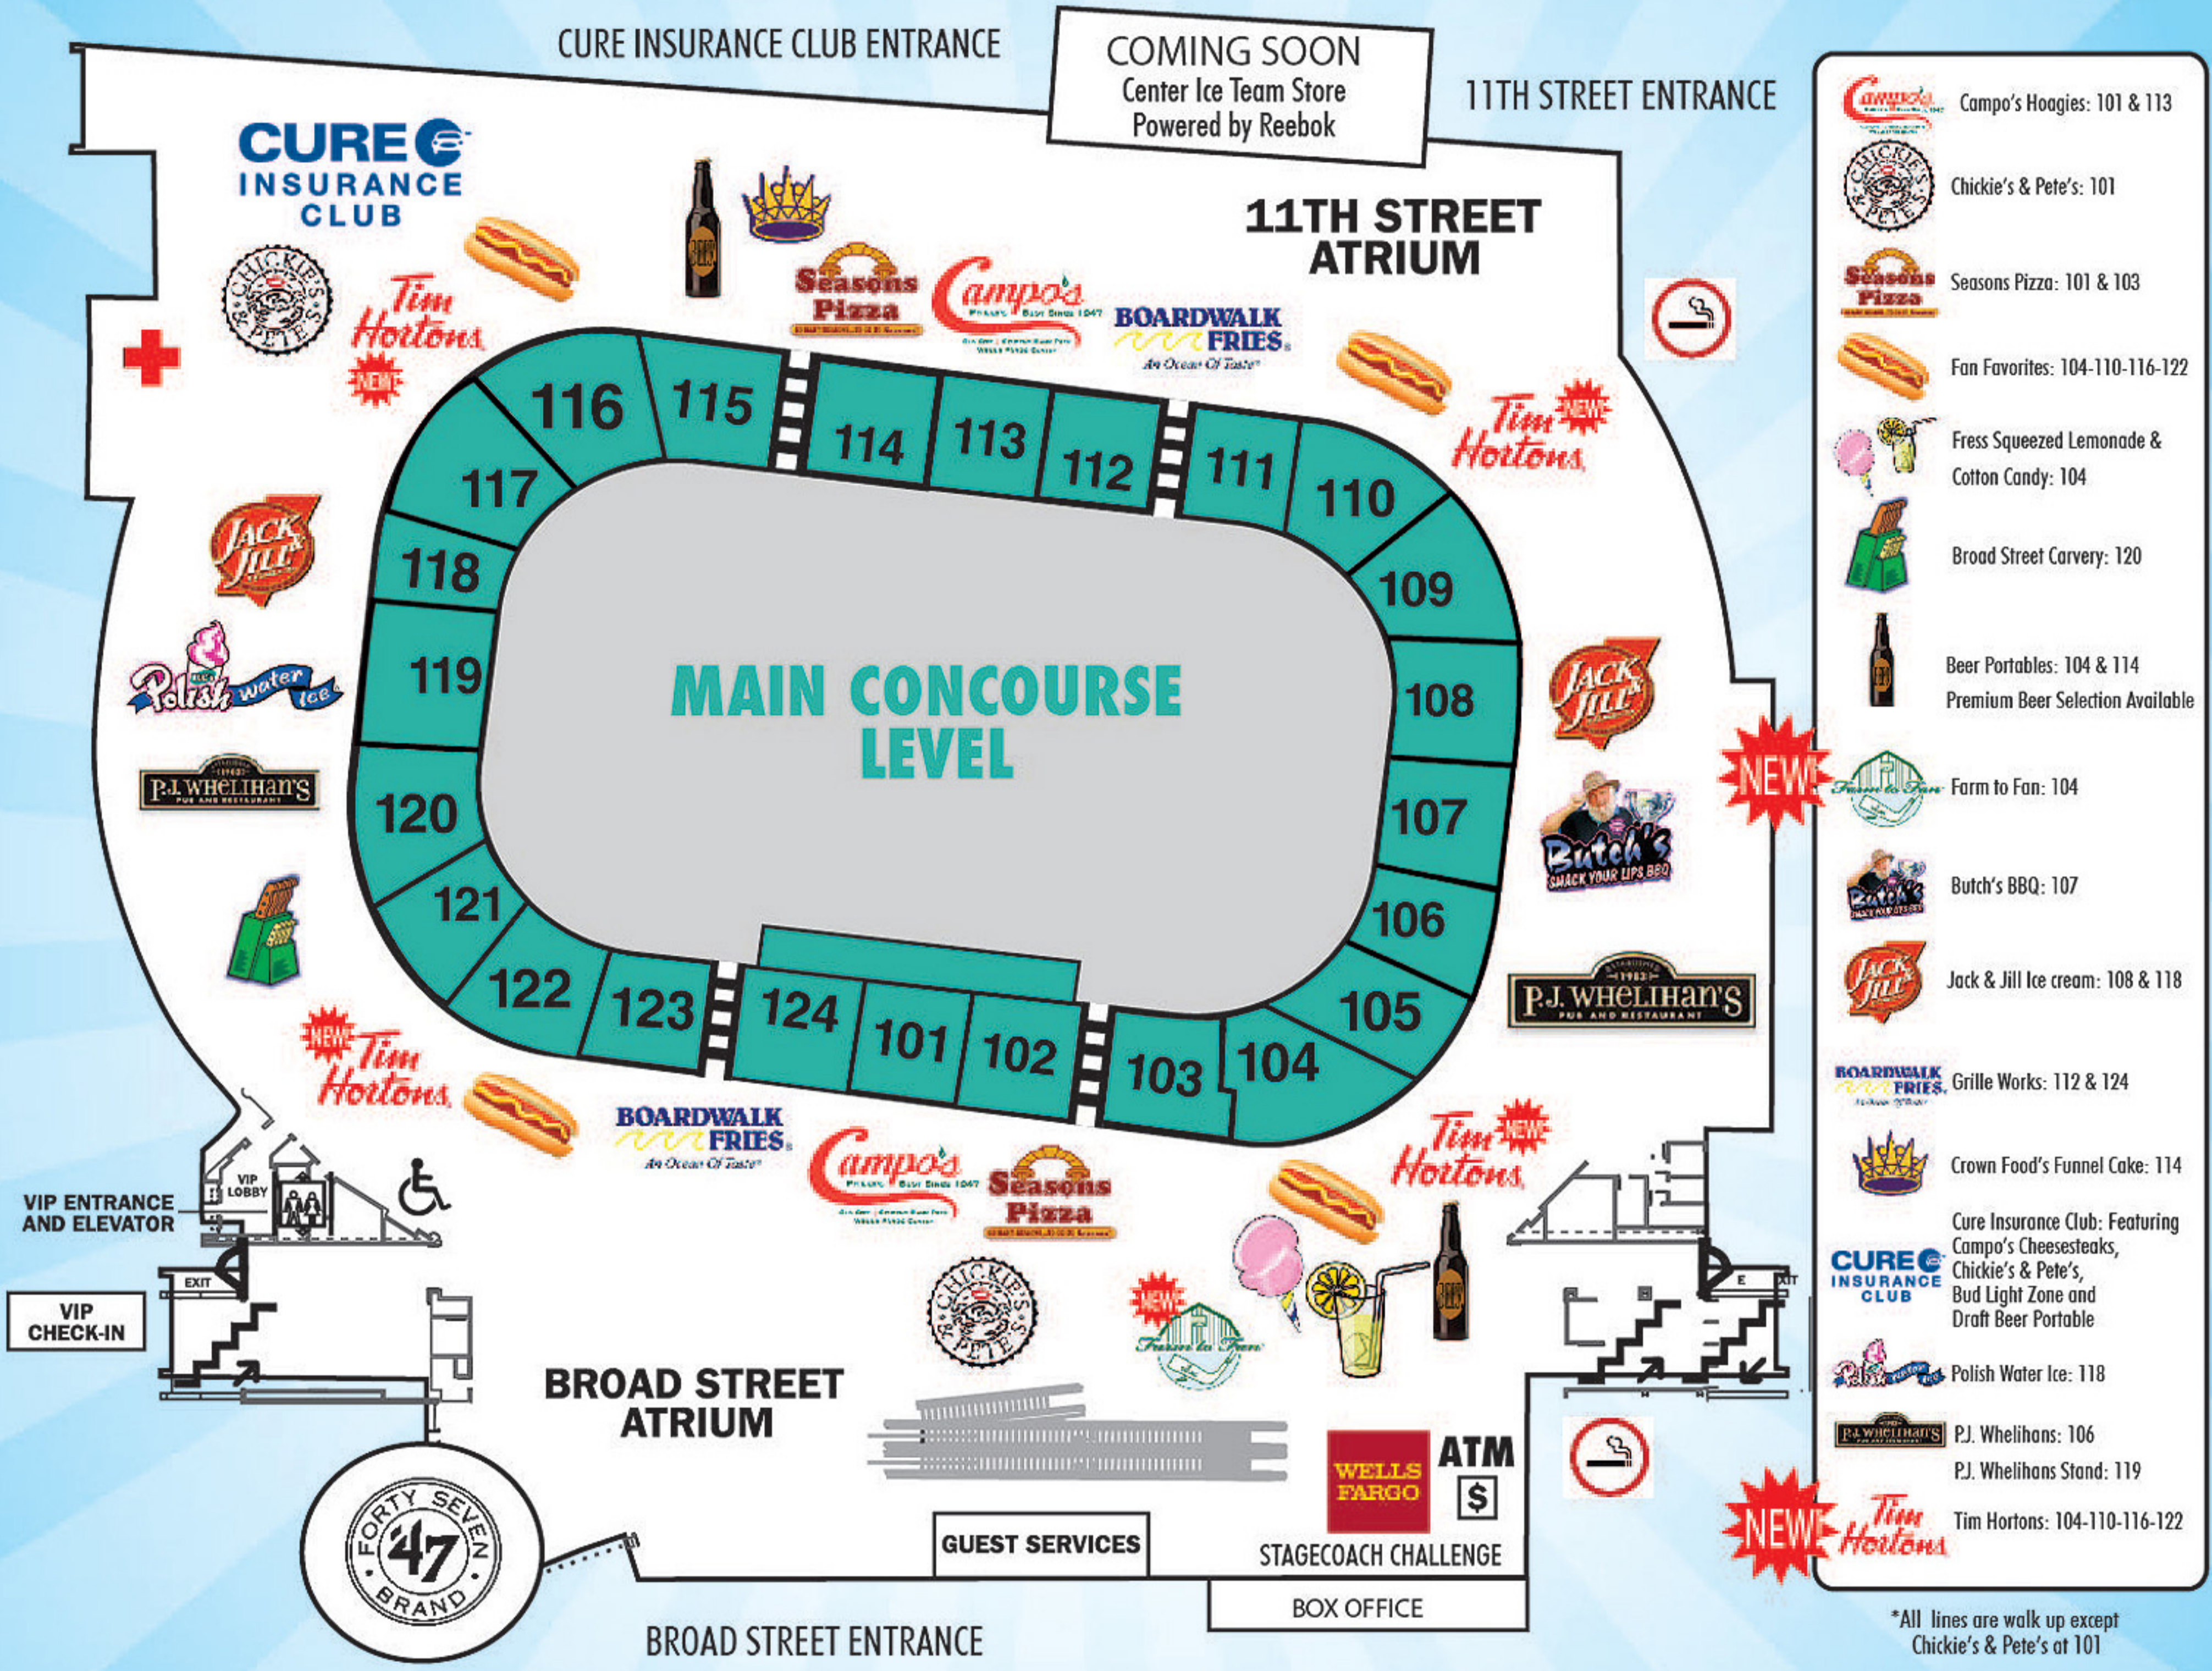

WELLS FARGO CENTER

DIRECTORY

-  Campos's Hoagies: 101 & 113
-  Chickie's & Pete's: 101
-  Seasons Pizza: 101 & 103
-  Fan Favorites: 104-110-116-122
-  Fresh Squeezed Lemonade & Cotton Candy: 104
-  Broad Street Carvery: 120
-  Beer Portables: 104 & 114
Premium Beer Selection Available
-  **NEW** Farm to Fan: 104
-  Butch's BBQ: 107
-  Jack & Jill Ice cream: 108 & 118
-  Boardwalk Fries: 112 & 124
-  Crown Food's Funnel Cake: 114
-  Cure Insurance Club: Featuring Campos's Cheesesteaks, Chickie's & Pete's, Bud Light Zone and Draft Beer Portable
-  Polish Water Ice: 118
-  P.J. Whelihan's: 106
P.J. Whelihan's Stand: 119
-  **NEW** Tim Hortons: 104-110-116-122

*All lines are walk up except Chickie's & Pete's at 101